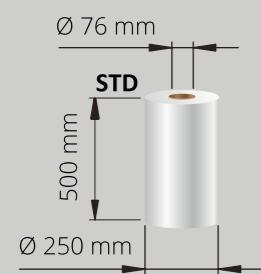

## STRETCH

**NOVA**

AUTOMATIC WRAPPING MACHINE  
EASY INSTALLATION

**Rotary ring for wrapping pallets with stretch film**

**NOVA**  
45 RPM

**PALLET DIMENSIONS**

AT REQUEST

	$\varnothing$	WxL mm	
Max	1700	1200X1200	STD