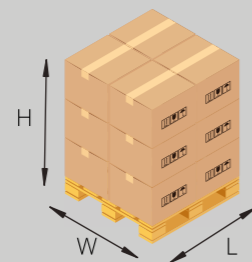

## STRETCH

**NOVA**

AUTOMATIC WRAPPING MACHINE  
EASY INSTALLATION

**Rotary ring for wrapping pallets with stretch film**

**NOVA**  
45 RPM

**PALLET DIMENSIONS**

AT REQUEST

	$\varnothing$	WxL mm	
Max	1700	1200X1200	STD